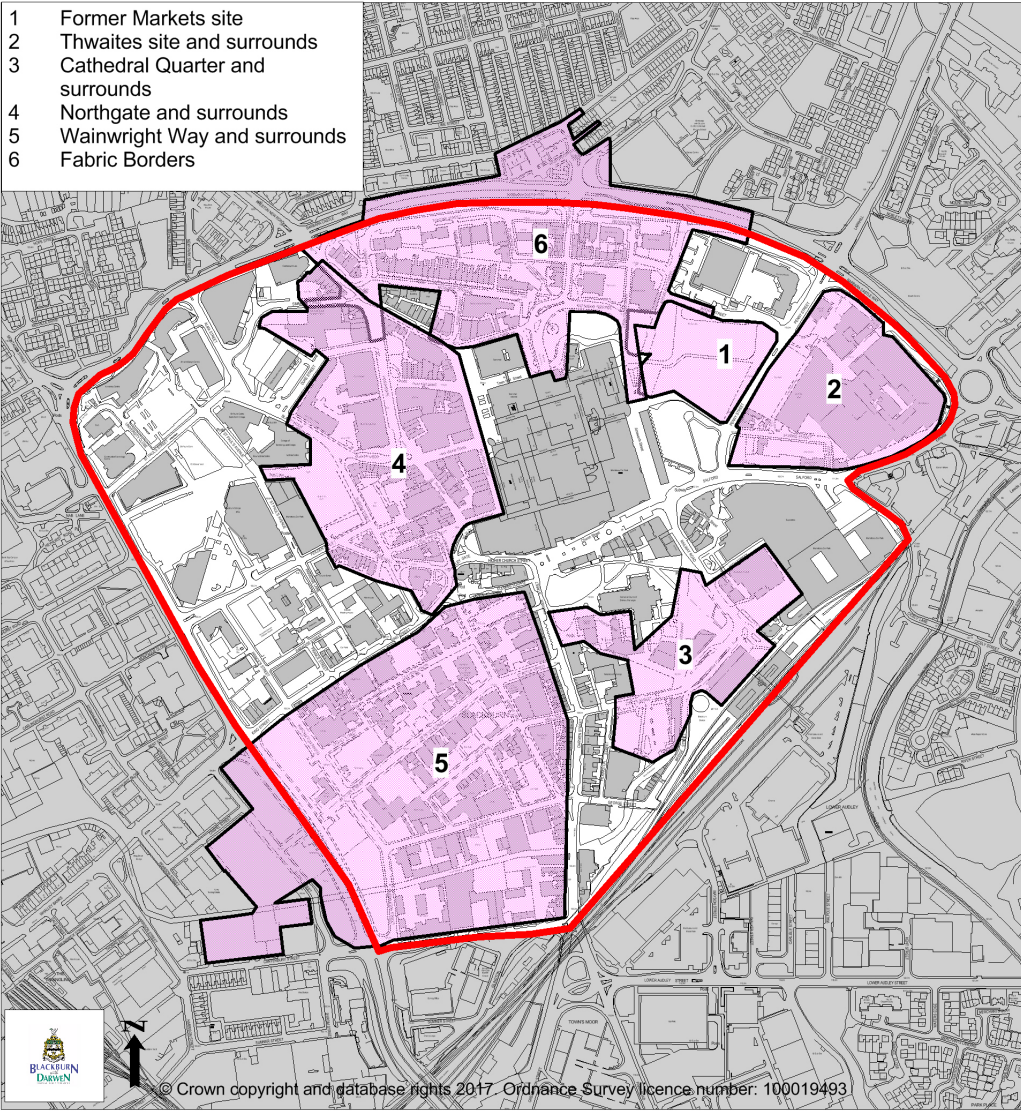

- 1 Former Markets site
- 2 Thwaites site and surrounds
- 3 Cathedral Quarter and surrounds
- 4 Northgate and surrounds
- 5 Wainwright Way and surrounds
- 6 Fabric Borders

© Crown copyright and database rights 2017. Ordnance Survey licence number: 100019493